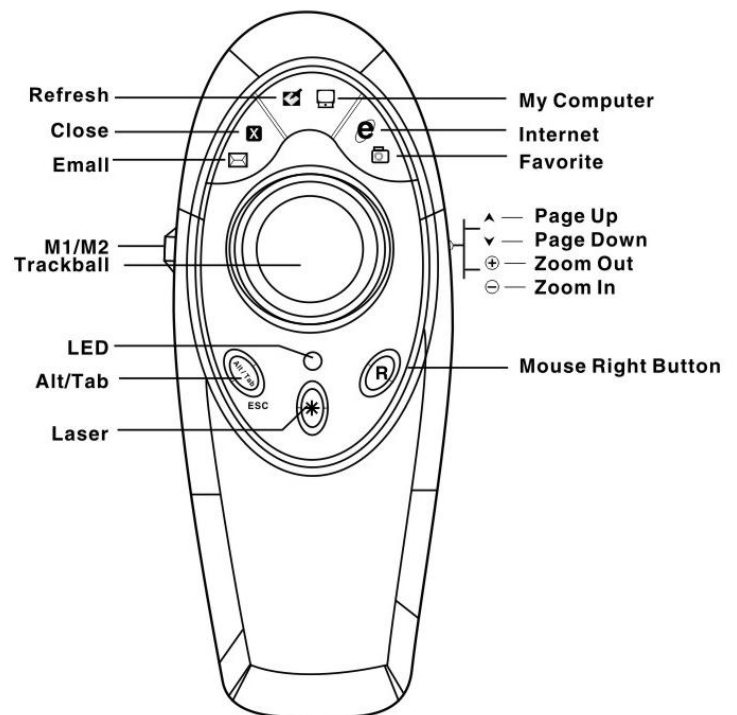

The device utilize Radio Frequency technology working together with an USB signal receiver which enables remote control from up to 15 metres away with no need to point the device to the signal receiver.

It can be used for computer presentations and also as a wireless mouse for your computer.

Main Features:

- Wireless remote optical trackball mouse
- Red laser presentation pointer
- RF and USB signal receiver
- Page-Up/Down or Zoom-Out/In buttons
- Open/Move to Internet/Computer/Email page
- Close Windows/Internet/document page
- Plug and play, no driver required
- Remote control distance up to 15m
- 2 x AAA batteries included
- Retail box packaging
- Device dimensions: 125x50x45mm
- Case dimension:180x125x50 mm
- Weight: 60/85g excluding/including batteries
- Automatic power off to save energy
- USB 2.0 and USB 1.1 compatible
- Maximum laser output 1mW (Class 2 Standard)

Special Function Keys:

1. Mode1 (M1): Open / Move to Email
   Open / Move to Internet Browser
   Refresh Email / Internet Browser
   Page Up / Page Down
2. Mode2 (M2): Open / Move to My Computer
   Open / Move to Favorites
   Close the working page
   Picture Zoom Out / Zoom In

*Mouse left button is at the back

Alt/Tab: Switch between the two recently opened applications.

Specifications:

- Laser wavelength 650 nm
- RF frequency 2.3 GHz
- Power supply 2 x AAA batteries
- System Required: Windows 98 / 2000 / 2003 / Win Me / XP / Vista / 7 / Linux / Mac OS

*The device will go to auto power save mode when it has been idling for 2 mins, press Mouse left or right button to active.